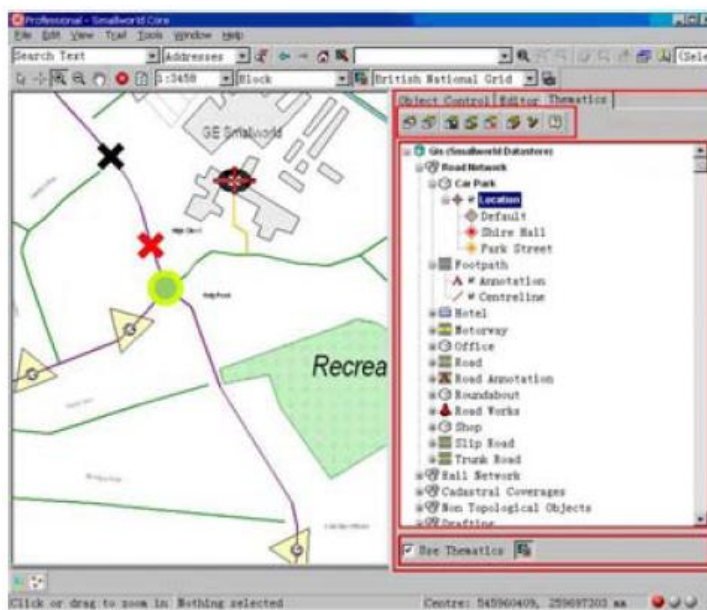

## Solution Overview

ThematicView 4.0 for Smallworld is a new product from Spatial Business Systems that allows users to easily define how objects are drawn and displayed based on a user-defined theme within version 4.0 of Smallworld GIS. The main interface is designed like the Smallworld Object Control Tab and allows all objects to be displayed in the familiar hierarchical tree structure, grouped by data stores, specific themes, object types, geometries and user-defined styles.

### Key Features:

Thematic mapping capabilities for Smallworld 4.0. This SWAF-compliant user interface supports the following capabilities:

- An easy-to-use toolbar that enables users to create, to edit, to save and to retrieve custom-defined themes.
- An integrated SWAF-compliant user interface that has the look and feel of the Smallworld Object Control.
- Support for three different categories of styles:
  - Simple Styles for defining a basic thematic style
  - Unique Styles which can be set up for a unique combination of attributes
  - Range styles which allow the objects to be divided into a range of styles based on attribute values
- Support for ad-hoc labelling that can be defined for selected objects with user-defined styles.
- Macro support to allow for ad-hoc calculated fields to be defined for selected objects.

### Benefits:

ThematicView 4.0 for Smallworld is a powerful tool that offers numerous benefits, including:

- Provides thematic mapping support within the Smallworld 4.0 SWAF environment
- Enables improved visualization, exploitation and reporting of corporate GIS data
- Eliminates need for custom development of thematic applications
- Allows thematic mapping in a single-user environment – no additional programs required
- Reduces manual effort to create custom thematic maps