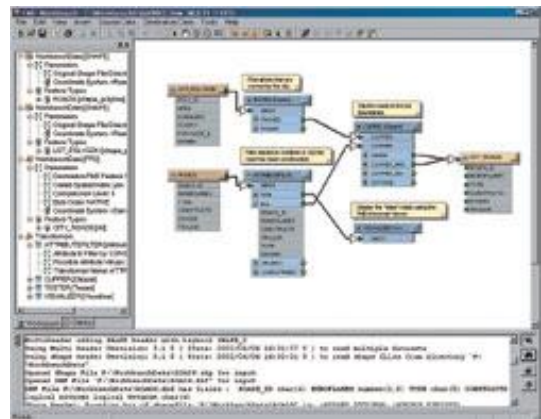

Benefits:

- High performance solution saves time
- Access easy-to-use FME Workbench
- Reduces custom integration expenses for your spatial data translation projects.
- Allows you to exploit your Smallworld data for a wide variety of applications
  - Mobile computing
  - Analysis tools
  - Other third party applications
- Flexibility to add new applications quicker