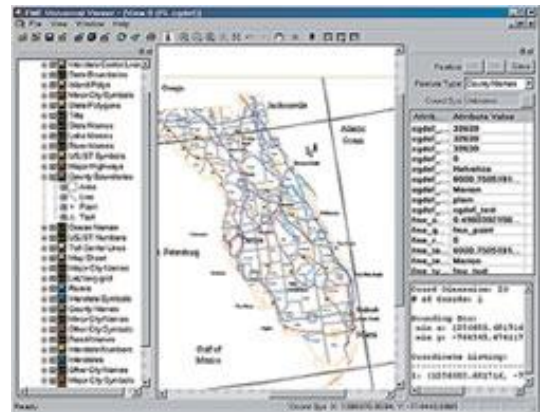

# Smallworld Plug-in for FME Solution Overview

The Smallworld Plug-in for FME is a powerful new solution from Spatial Business Systems that provides a high performance interface between GE Network Solutions Smallworld Core Spatial Technology and Safe Software's Feature Manipulation Engine (FME) ETL (Extract, Transform, Load) tool for spatial data. The plug-in provides the functionality to integrate GE Smallworld with FME product suite. This solution allows full control of your translations with the FME Universal Translator, FME Workbench and the FME Universal Viewer. The Smallworld Plug-in for FME opens your Smallworld system to the enterprise.

## Key Features:

- Rapidly translates Smallworld data to over 100 spatial data formats
- Allows access to Smallworld data from FME tools:
  - FME Universal Translator
  - FME Workbench
  - FME Universal Viewer
- High-performance data translation solution supports bulk retrieval of Smallworld data
- Fully aligned with FME product directions