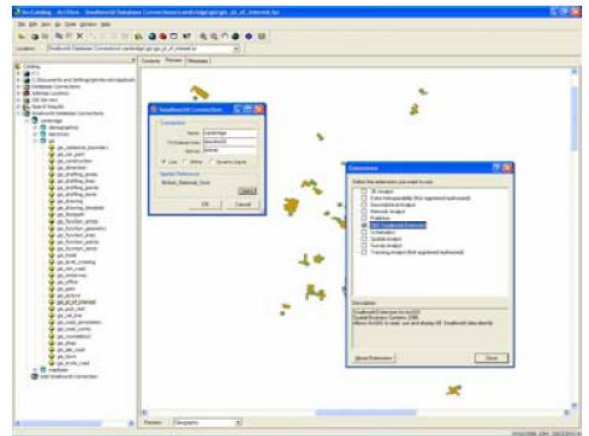

Smallworld Integration Server for ESRI

Solution Overview

The Smallworld Integration Server for ESRI is Spatial Business Systems' next generation solution for interoperability between General Electric's Smallworld GIS and the ESRI ArcGIS product line. It allows ARcGIS products to access Smallworld data stores across the enterprise in real-time which enables a truly open and seamless operating environment for access to Smallworld-based geospatial data.

Key Features:

- An Integrated architecture that allows full access to the Smallworld VMDS data store from the full range of ArcGIS products, including:
 - ArcCatalog
 - ArcMap
 - ArcGIS Server
 - ArcIMS
- Support for development of custom tools and applications via ArcObjects for development in ArcToolbox
- High performance data access via Smallworld data marshalling
- Web or desktop access via TICS protocol
- Dynamic data model mapping of Smallworld objects to ArcGIS layers
- Support for access to Smallworld via live, offline and dynamic cache modes