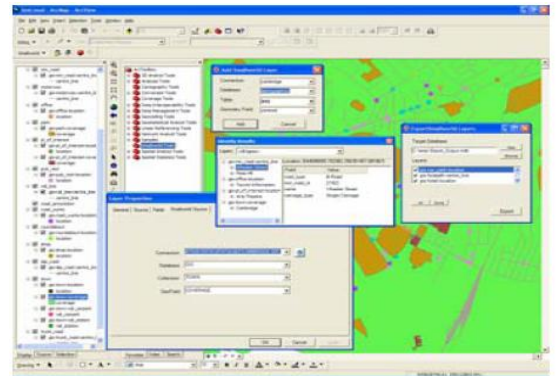

Benefits:

- Leverage your GIS investments across the enterprise
- Exploit multi-vendor product strengths
- Exploit a variety of third-party application products
- Obtain overall cost savings
  - Reduce database maintenance
  - Reduce custom applications
  - Get results faster with less custom development
- Receive high performance integration tools that
  - Reduce redundant data sources
  - Integration with minimal customization
- Create new applications in .NET development environment