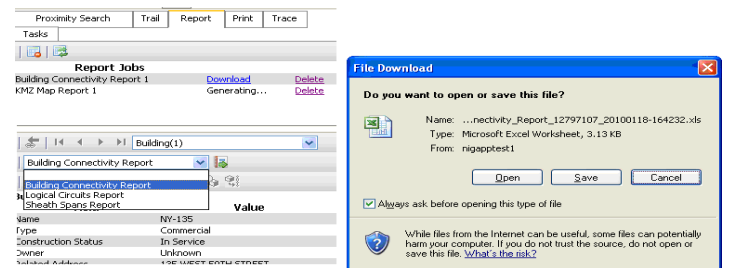

Benefits:

- More intuitive GUI reduces training time for end users while increasing browser performance.
- Enhances several key NIG components to reduce the number of user key clicks to perform operations
- Easily maintained and extended.
- Reduce maintenance and support costs by enhancing standard core components as opposed to developing new components.