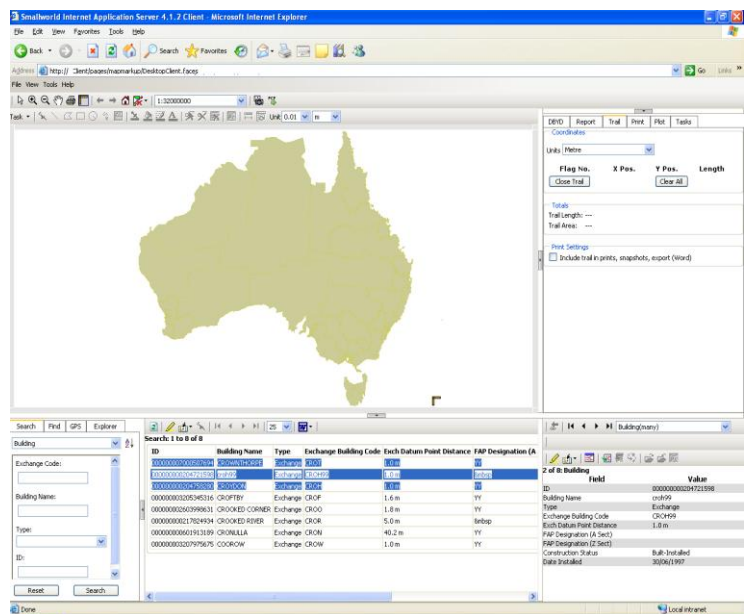

SBS NIG Plug-in Solution Overview

The SBS NIG Plug-in is a comprehensive library of functionality which sits on top of GE Smallworlds NIG Physical Browser product. Physical Browser is a web browser based query, view, print tool that gives users simple access to the data held in PNI over the Internet or a company intranet. The SBS NIG Plug-in simplifies the Physical Browser GUI while at the same time extending the browsers capabilities.

Key Features:

The SBS NIG Plug-in provides a range of standard functionality and is extensible to add new functionality.

Key features of the SBS NIG Plug-in are:

- More intuitive client layout with fewer tab activations and an increased use of floating dialogs
- Access third party address geocoding services
- Asynchronous reporting and downloading allows users to generate:
 - Google Earth exports
 - FME exports
 - Reporting against individual assets
- Utilises both Locators for simple queries, and Find functionality for more complex Geospatial queries
- Supports selecting multiple objects in the Object Lister. This allows users to:
 - Go to multiple selected objects
 - Highlight multiple selected objects
 - Place markers at selected object locations
- Allows documents to be attached to Tasks and have these uploaded to the server.